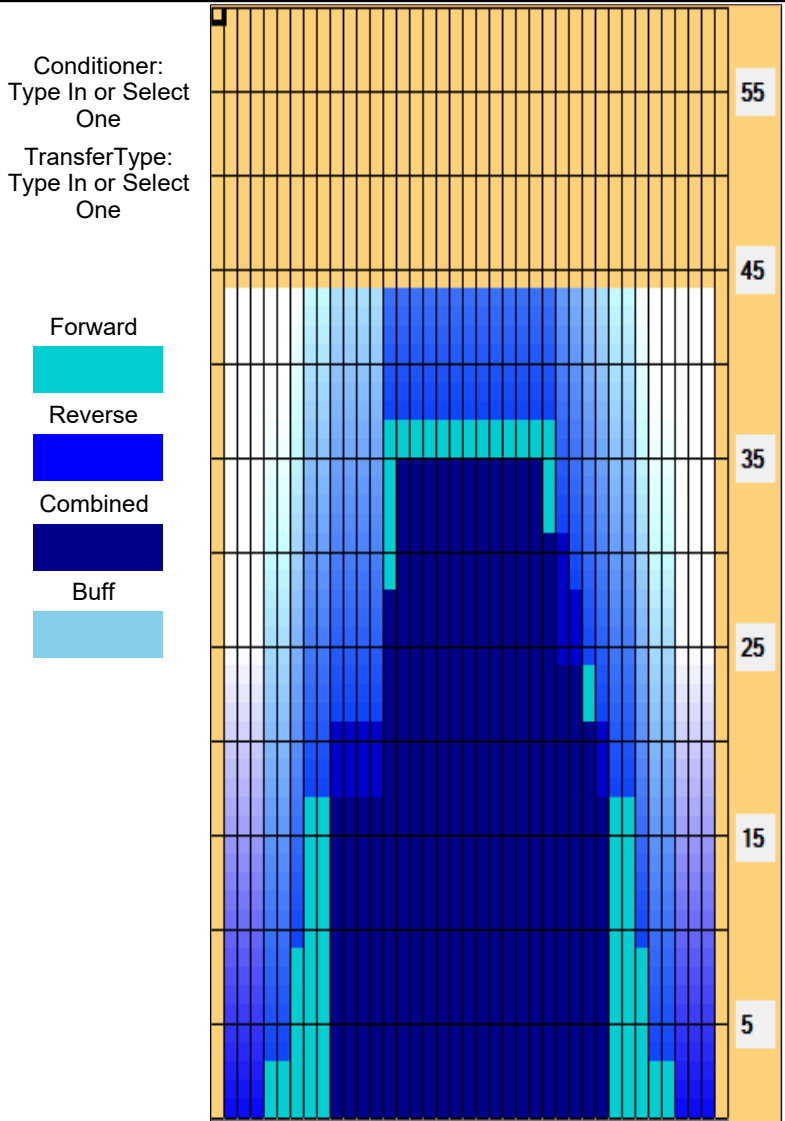

Sandels Open 2020

Oil Pattern Distance: 44 Feet **Reverse Brush Drop:** 44 Feet **Oil Per Board:** 45 uL
Forward Oil Total: 14.4 mL **Reverse Oil Total:** 9.18 mL **Volume Oil Total:** 23.58 mL
Forward Boards Crossed: 320 Boards **Reverse Boards Crossed:** 204 Boards **Total Boards Crossed:** 524 Boards

Start	Stop	Loads	Speed	Crossed	Start	End	Feet	T.Oil
1	5L 5R	3	14	93	0.0	3.9	3.9	4185
2	7L 7R	3	14	81	3.9	9.8	5.9	3645
3	8L 8R	3	18	75	9.8	17.4	7.6	3375
4	14L 11R	2	26	32	17.4	24.7	7.3	1440
5	14L 14R	1	30	13	24.7	28.9	4.2	585
6	14L 14R	1	30	13	28.9	33.1	4.2	585
7	14L 14R	1	30	13	33.1	37.3	4.2	585
8	16L 16R	0	30	0	37.3	44.0	6.7	0

Conditioner:
Type In or Select One

TransferType:
Type In or Select One

Forward
Reverse
More

Start	Stop	Loads	Speed	Crossed	Start	End	Feet	T.Oil
1	2L 2R	0	30	0	44.0	35.0	-9.0	0
2	15L 15R	1	26	11	35.0	31.4	-3.6	495
3	15L 13R	1	22	13	31.4	28.3	-3.1	585
4	14L 12R	3	18	45	28.3	20.7	-7.6	2025
5	10L 10R	3	14	63	20.7	14.8	-5.9	2835
6	19L 10R	3	14	36	14.8	8.9	-5.9	1620
7	19L 10R	3	14	36	8.9	3.0	-5.9	1620
8	19L 10R	0	14	0	3.0	0.0	-3.0	0

Forward
Reverse
More

Item	3L-7L:18L-18R	8L-12L:18L-18R	13L-17L:18L-18R	18L-18R:17R-13R	18L-18R:12R-8R	18L-18R:7R-3R
Description	Outside Track:Middle	Middle Track:Middle	Inside Track:Middle	Middle: Inside Track	Middle:Middle Track	Middle:Outside Track
Track Zone Ratio	11.17	2.48	1.37	0.99	1.7	11.17