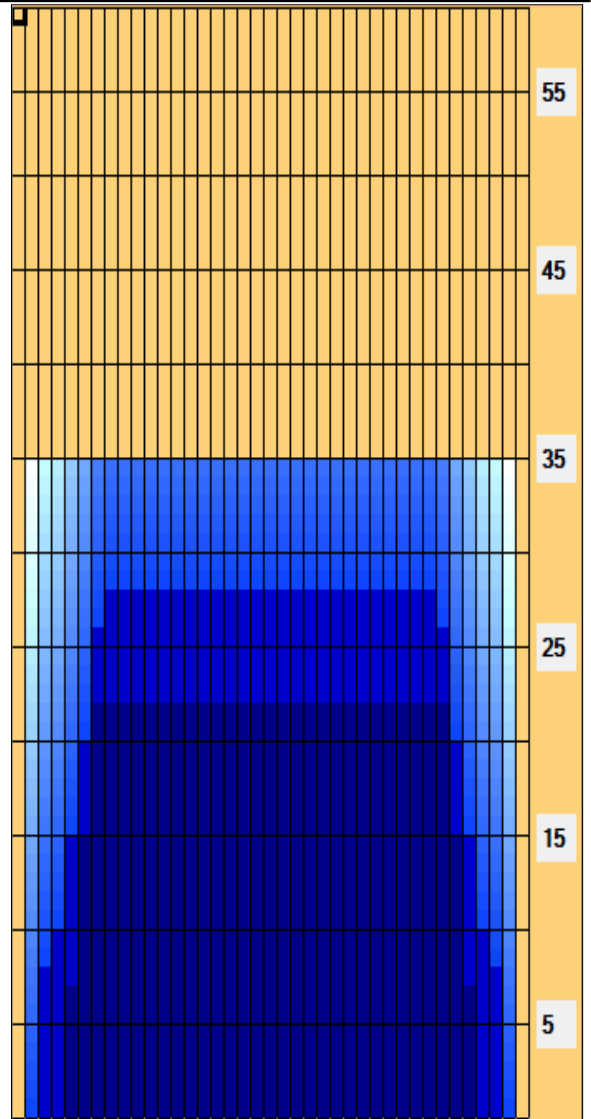

Kegel Sport Series - BOARDWALK V2 - 2135

Oil Pattern Distance: 35 Feet **Reverse Brush Drop:** 33 Feet **Oil Per Board:** 50 uL
Forward Oil Total: 14.9 mL **Reverse Oil Total:** 13.35 mL **Volume Oil Total:** 28.25 mL
Forward Boards Crossed: 298 Boards **Reverse Boards Crossed:** 267 Boards **Total Boards Crossed:** 565 Boards

| Start | Stop | Loads | Speed | Crossed | Start | End | Feet | T.Oil |
|-------|------|-------|-------|---------|-------|------|------|-------|
| 1 | 2L | 2R | 1 | 14 | 37 | 0.0 | 0.0 | 1850 |
| 2 | 5L | 5R | 3 | 18 | 93 | 0.0 | 7.6 | 4650 |
| 3 | 6L | 6R | 3 | 18 | 87 | 7.6 | 15.2 | 4350 |
| 4 | 7L | 7R | 3 | 18 | 81 | 15.2 | 22.8 | 4050 |
| 5 | 2L | 2R | 0 | 22 | 0 | 22.8 | 26.0 | 0 |
| 6 | 2L | 2R | 0 | 26 | 0 | 26.0 | 35.0 | 0 |

| Item | 3L-7L:18L-18R | 8L-12L:18L-18R | 13L-17L:18L-18R | 18L-18R:17R-13R | 18L-18R:12R-8R | 18L-18R:7R-3R |
|------------------|----------------------|---------------------|---------------------|----------------------|---------------------|----------------------|
| Description | Outside Track:Middle | Middle Track:Middle | Inside Track:Middle | Middle: Inside Track | Middle:Middle Track | Middle:Outside Track |
| Track Zone Ratio | 2.16 | 1 | 1 | 1 | 1 | 2.16 |