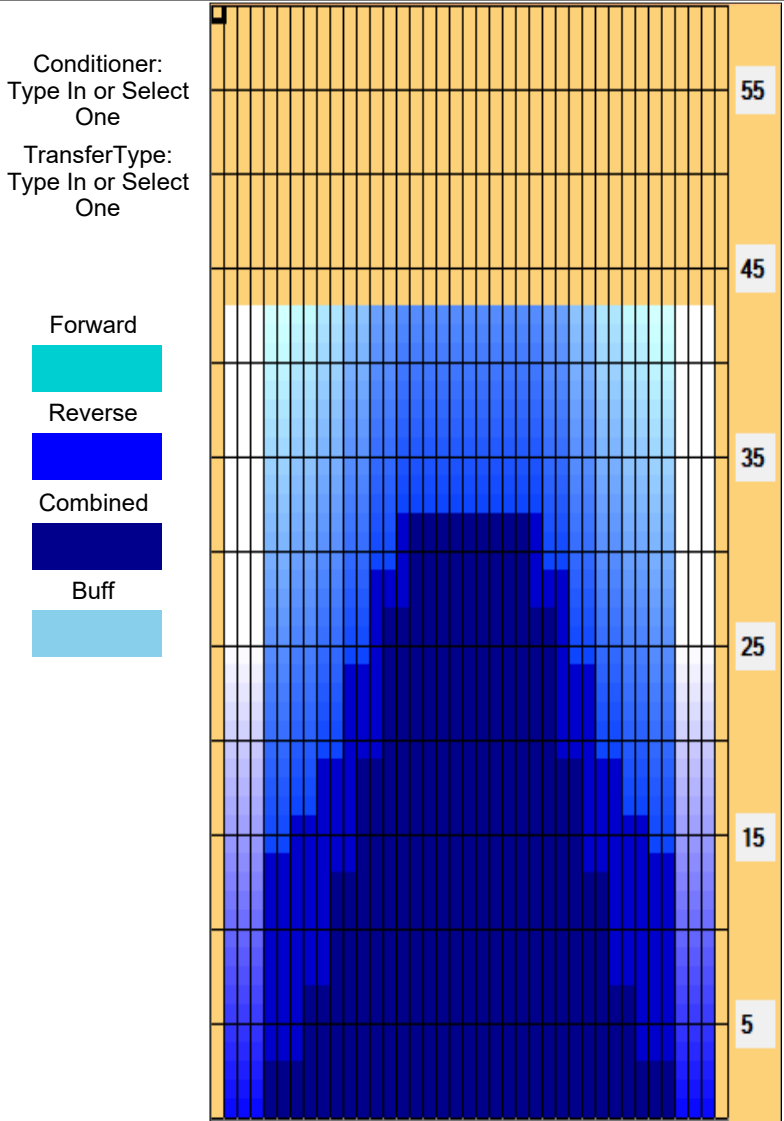

LaivurinLiukas

Oil Pattern Distance: 43 Feet **Reverse Brush Drop:** 36 Feet **Oil Per Board:** 45 uL
Forward Oil Total: 14.13 mL **Reverse Oil Total:** 7.2 mL **Volume Oil Total:** 21.33 mL
Forward Boards Crossed: 314 Boards **Reverse Boards Crossed:** 160 Boards **Total Boards Crossed:** 474 Boards

Start	Stop	Loads	Speed	Crossed	Start	End	Feet	T.Oil
1	5L	5R	3	14	93	0.0	3.9	4185
2	8L	8R	2	14	50	3.9	7.8	2250
3	10L	10R	3	14	63	7.8	13.7	2835
4	12L	12R	3	14	51	13.7	19.6	2295
5	14L	14R	3	18	39	19.6	27.2	1755
6	16L	16R	2	18	18	27.2	32.3	810
7	5L	5R	0	18	0	32.3	43.0	0

Conditioner:
Type In or Select One

TransferType:
Type In or Select One

Forward
Reverse
More

Start	Stop	Loads	Speed	Crossed	Start	End	Feet	T.Oil	
1	2L	2R	0	30	0	43.0	32.0	-11.0	0
2	15L	15R	1	22	11	32.0	28.9	-3.1	495
3	13L	13R	2	18	30	28.9	23.8	-5.1	1350
4	11L	11R	2	18	38	23.8	18.7	-5.1	1710
5	9L	9R	1	18	23	18.7	16.2	-2.5	1035
6	7L	7R	1	14	27	16.2	14.3	-1.9	1215
7	5L	5R	1	14	31	14.3	12.4	-1.9	1395
8	5L	5R	0	14	0	12.4	0.0	-12.4	0

Forward
Reverse
More

Item Description	3L-7L:18L-18R	8L-12L:18L-18R	13L-17L:18L-18R	18L-18R:17R-13R	18L-18R:12R-8R	18L-18R:7R-3R
Track Zone Ratio	9.23	2.18	1.1	1.1	2.18	9.23